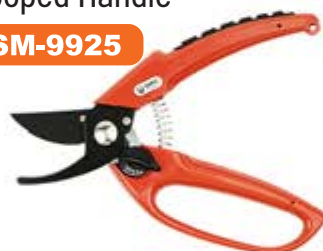

Pruning Shears (L)

Looped Handle

SM-9925