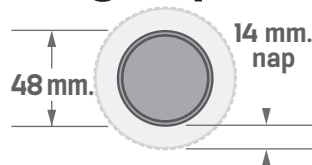

EPOXY Paint Roller Long Nap

For Epoxy paints on rough surfaces with thick paint layer

	Item code	Items.	Barcode	Unit./Box	Unit./Ctn.
	EP-5802-4	Epoxy Paint Roller Long Nap 4"	885 1917 202245	-	12 pcs.
	EP-5802-7	Epoxy Paint Roller Long Nap 7"	885 1917 202252	-	12 pcs.
	EP-5802-10	Epoxy Paint Roller Long Nap 10"	885 1917 202269	-	12 pcs.
	EP-5802-4P	Epoxy Paint Roller Long Nap 4" Cover	885 1917 202276	-	24 pcs.
	EP-5802-7P	Epoxy Paint Roller Long Nap 7" Cover	885 1917 202283	-	24 pcs.
	EP-5802-10P	Epoxy Paint Roller Long Nap 10" Cover	885 1917 202290	-	24 pcs.